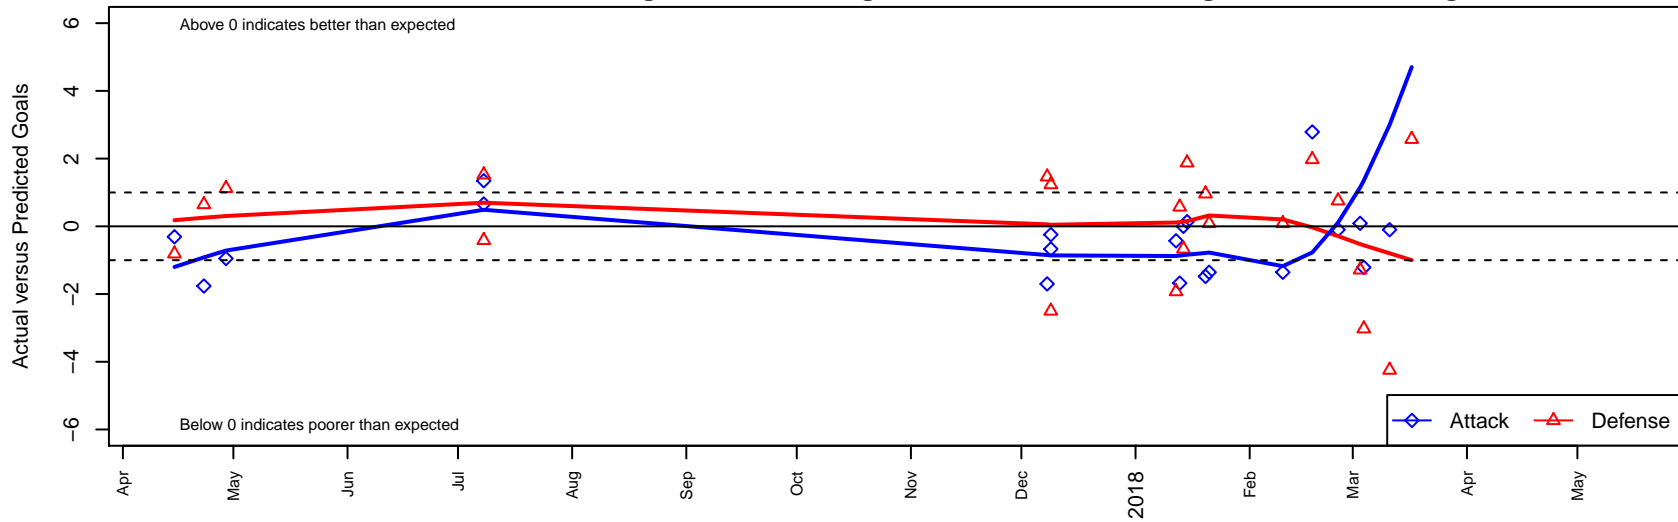

Eastside Timbers Black B99

Eastside United FC
 Gresham, OR
 B99 total strength=1595
 attack=25.58 defense=9.68
 spr league = PTT Win B99 Div 1
 notes= Ipswich Town

alt names used:
 EASTSIDE TIMBERS IPSWICH TOWN
 EASTSIDE TIMBERS IPSWICH TOWN (OR)
 Eastside Timbers Ipswich Town
 EST 99B Black Ipswich

Venues played:
 2016 OYS Presidents Cup B99
 2017 PCU Summer Classic HS Silver
 2017 Timbers Winter Showcase 1999 Showcas
 2017 Portland Winter Showcase U19
 2017 PTT Winter B99 Division 1

Eastside Timbers Black B99
 Dots are actual minus expected GF (blue circles) and GA (red triangles).
 Blue line is smoothed change in attack strength. Red is smoothed change in defense strength.

**attack and defense variance (black dot)
relative to other teams
and top 10 in region**

**attack and defense rating
relative to others at age
and all opponents in last 13 months**

Performance relative to 13 month average