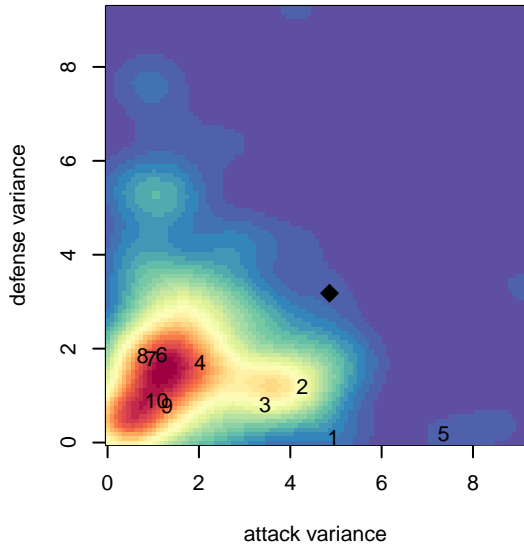

Eastside Timbers Black B99

Eastside United FC
 Gresham, OR
 B99 total strength=1595
 attack=25.58 defense=9.68
 spr league = PTT Win B99 Div 1
 notes= Ipswich Town

alt names used:
 EASTSIDE TIMBERS IPSWICH TOWN
 EASTSIDE TIMBERS IPSWICH TOWN (OR)
 Eastside Timbers Ipswich Town
 EST 99B Black Ipswich

Venues played:
 2016 OYS Presidents Cup B99
 2017 PCU Summer Classic HS Silver
 2017 Timbers Winter Showcase 1999 Showcas
 2017 Portland Winter Showcase U19
 2017 PTT Winter B99 Division 1

Eastside Timbers Black B99
 Dots are actual minus expected GF (blue circles) and GA (red triangles).
 Blue line is smoothed change in attack strength. Red is smoothed change in defense strength.

**attack and defense variance (black dot)
relative to other teams
and top 10 in region**

**attack and defense rating
relative to others at age
and all opponents in last 13 months**

Performance relative to 13 month average